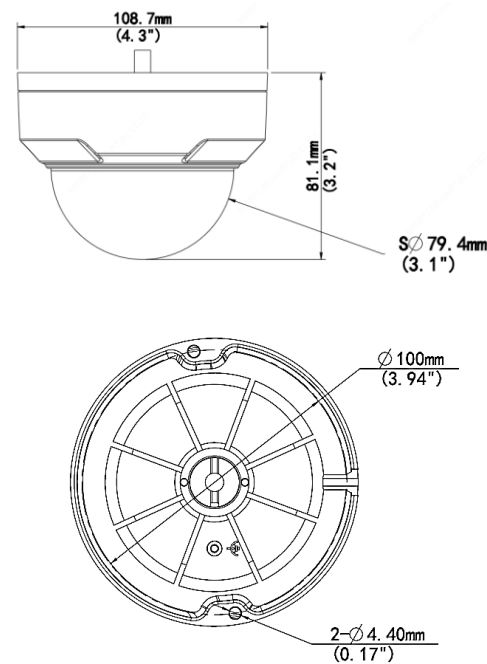

www.univiewtechnology.com

Specifications

Camera	
Sensor	1/3", progressive scan , 4 megapixel, CMOS
Lens	2.8mm @ F1.6
Angle of View (H x V)	101.1° x 55.3°
Shutter	Auto/Manual, 1 ~ 1/100000 s
Minimum Illumination	Color: 0.003 Lux (F1.6, AGC ON); 0 Lux with IR
Day/Night	IR-cut filter with auto switch (ICR)
Digital noise reduction	2D/3D DNR
IR LED Range & Wavelength	Up to 30m (98 ft) IR range; 850nm
WDR	120dB
Video Compression	Ultra 265, H.265, H.264, MJPEG
H.264 code profile	Baseline profile, Main Profile, High Profile
Maximum Frame Rate / Stream	Main: 4MP (2688 x 1520) @ 30fps Sub: 720P (1280 x 720) @ 30fps Third Stream: D1 (720 x 576) @ 30fps
HLC, BLC, Defog, Flip, 9:16 Corridor	Supported
OSD, Privacy Mask, Motion Detection & ROI	Up to 8 areas
Network	
Protocols	IPv4, IGMP, ICMP, ARP, TCP, UDP, DHCP, PPPoE, RTP, RTSP, RTCP, DNS, DDNS, NTP, FTP, UPnP, HTTP, HTTPS, SMTP, 802.1x, SNMP, QoS
Compatible Integration	ONVIF (Profile S, G, T), API
Network	RJ45, 10M/100M Base-TX Ethernet
Smart Intrusion Prevention	Cross Line, Intrusion, Enter Area, Leave Area detection; Motion detection
Local Storage	Micro-SD, up to 256GB
Network Storage	Automatic Network Replenishment (ANR)
General	
Power	12VDC +/-25%, PoE (IEEE802.3 af); Power consumption: Max 4.5W
Dimensions (Ø x H) & Weight	Ø108.7 x 81 mm (Ø4.3" x 3.2"); 0.45kg (0.99lb)
Audio	1 / 1; G.711 Compression
Alarm I/O	1 / 1
3-Axis Adjustment Range	Pan: 3° ~ 360° Tilt: 0° ~ 68° Rotate: 3° ~ 360°
Operating Temperature & Humidity	-30°C ~ +60°C (-22°F ~ 140°F); Humidity: 10%~ 95% RH (non-condensing)
Conformity Certifications	IP67, IK10; CE, FCC

Dimensions

Accessories

See Camera Accessories Guide